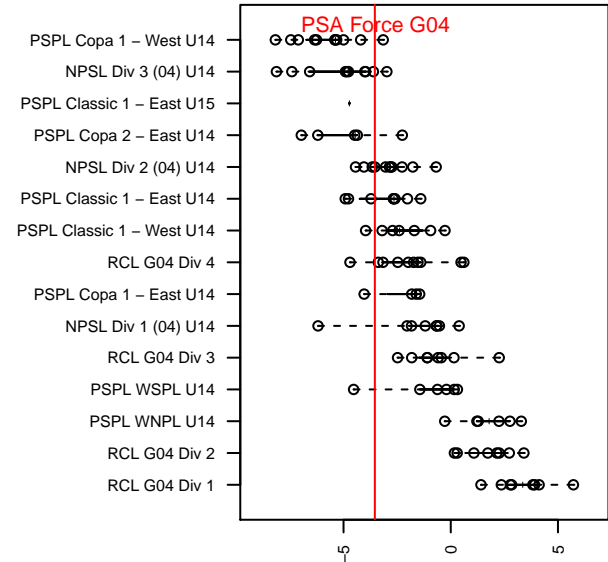

PSA Force G04

Pilchuck Soccer Alliance
 Marysville, WA
 G04 total strength=1000
 attack=1.84 defense=2.17
 fall league = NPSL Div 2 (04) U14
 notes= Marysville Force; Moore 2016

alt names used:
 52 PSA Force G04_Moore
 PSA Force G04_Moore
 PSA G04 Force_Moore

Venues played:
 2017 Rimland Challenge COPA U14
 2017 NPSL Division 2 (04) U14
 2017 Cranberry Cup U14

PSA Force G04
 Dots are actual minus expected GF (blue circles) and GA (red triangles).
 Blue line is smoothed change in attack strength. Red is smoothed change in defense strength.

**attack and defense variance (black dot)
relative to other teams
and top 10 in region**

**attack and defense rating
relative to others at age
and all opponents in last 13 months**

Performance relative to 13 month average